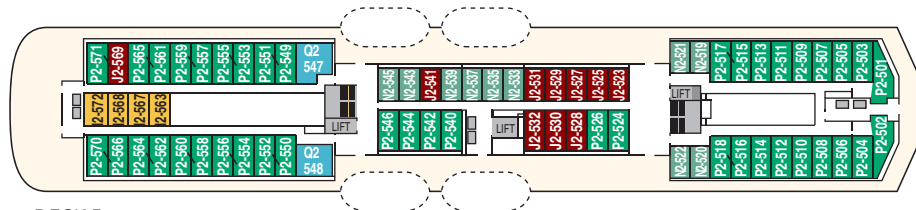

MS POLARLYS

CABIN CATEGORIES

BC	Description	Deck
M Outs	Suite, two rooms, queen size bed, sitting area, TV, refrigerator, shower/wc.	6
Q Outs	Mini suite, one room, queen size bed, sitting area, TV, refrigerator, shower/wc.	5,6
U Outs	One bed, one sofa bed, table, shower/wc.	6
P Outs	One bed, one sofa bed, table, shower/wc. Cabins on deck 5 are bigger than on deck 6.	5,6
N Outs	One bed, one sofa bed, table, shower/wc. Cabins on deck 3 are bigger than cabins on deck 5.	3,5
J Outs	One bed, one sofa bed, shower/wc, limited or no view.	6
L Outs	One bed, one sofa bed, porthole, shower/wc.	2,3
I Ins.	One bed, one sofa bed, shower/wc.	3, 5,6
H Outs	Cabin for disabled.	3

Due to weather conditions portholes may be closed upon captain's decision.

DECK 7

DECK 6

DECK 5

DECK 4

DECK 3

DECK 2

Public areas:

- Restaurant, Café, Bar, Lounges
- Outdoor area
- Lift/stairs
- Fitness room/sauna
- Conference room

Outdoor jacuzzi: No
 Internet cafe: Yes
 Fitness room/sauna: Yes

Cabin layout: Suites: 2, Mini suites: 4, Standard cabins: 216, Cabins for disabled: 3. Cabins total: 225

Year of construction:	1996	Gross tonnage:	11 341	Beam:	19,5 m	Passengers:	737	Car capacity:	35
Ship yard:	Ulstein Mek. Verk., (N)	Overall length:	123 metres	Service speed:	15 knots	Beds:	479	Max weight:	5000
								Max length:	6,40
								Max width:	2,40