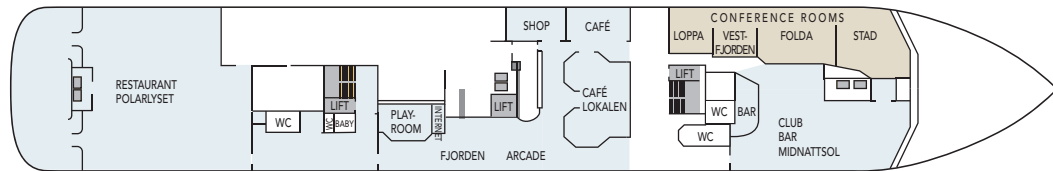

MS POLARLYS

CABIN CATEGORIES

BC	Description	Deck
M Outs	Suite, two rooms, queen size bed, sitting area, TV, refrigerator, shower/wc.	6
Q Outs	Mini suite, one room, queen size bed, sitting area, TV, refrigerator, shower/wc.	5,6
U Outs	One bed, one sofa bed, table, shower/wc.	6
P Outs	One bed, one sofa bed, table, shower/wc. Cabins on deck 5 are bigger than on deck 6.	5,6
N Outs	One bed, one sofa bed, table, shower/wc. Cabins on deck 3 are bigger than cabins on deck 5.	3,5
J Outs	One bed, one sofa bed, shower/wc, limited or no view.	6
L Outs	One bed, one sofa bed, porthole, shower/wc.	2,3
I Ins.	One bed, one sofa bed, shower/wc.	3, 5,6
H Outs	Cabin for disabled.	3

Due to weather conditions portholes may be closed upon captain's decision.

DECK 7

DECK 6

DECK 5

DECK 4

DECK 3

DECK 2

Public areas:

- Restaurant, Café, Bar, Lounges
- Outdoor area
- Lift/stairs
- Fitness room/sauna
- Conference room

Outdoor jacuzzi: No
 Internet cafe: Yes
 Fitness room/sauna: Yes

Cabin layout: Suites: 2, Mini suites: 4, Standard cabins: 216, Cabins for disabled: 3. Cabins total: 225

Year of construction:	1996	Gross tonnage:	11 341	Beam:	19,5 m	Passengers:	737	Car capacity:	35
Ship yard:	Ulstein Mek. Verk., (N)	Overall length:	123 metres	Service speed:	15 knots	Beds:	479	Max weight:	5000
								Max length:	6,40
								Max width:	2,40