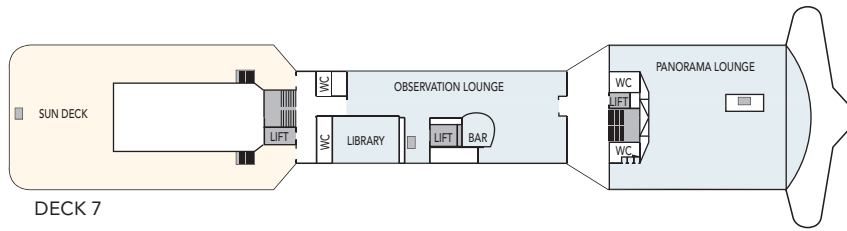

MS POLARLYS

CABIN CATEGORIES

BC	Description	Deck
M Outs	Suite, two rooms, queen size bed, sitting area, TV, refrigerator, shower/wc.	6
Q Outs	Mini suite, one room, queen size bed, sitting area, TV, refrigerator, shower/wc.	5,6
U Outs	One bed, one sofa bed, table, shower/wc.	6
P Outs	One bed, one sofa bed, table, shower/wc. Cabins on deck 5 are bigger than on deck 6.	5,6
N Outs	One bed, one sofa bed, table, shower/wc. Cabins on deck 3 are bigger than cabins on deck 5.	3,5
J Outs	One bed, one sofa bed, shower/wc, limited or no view.	6
L Outs	One bed, one sofa bed, porthole, shower/wc.	2,3
I Ins.	One bed, one sofa bed, shower/wc.	3, 5,6
H Outs	Cabin for disabled.	3

Due to weather conditions portholes may be closed upon captain's decision.

DECK 7

DECK 6

DECK 5

DECK 4

DECK 3

DECK 2

Public areas:

- Restaurant, Café, Bar, Lounges
- Outdoor area
- Lift/stairs
- Fitness room/sauna
- Conference room

Outdoor jacuzzi: No
 Internet cafe: Yes
 Fitness room/sauna: Yes

Cabin layout: Suites: 2, Mini suites: 4, Standard cabins: 216, Cabins for disabled: 3. Cabins total: 225

Year of construction:	1996	Gross tonnage:	11 341	Beam:	19,5 m	Passengers:	737	Car capacity:	35
Ship yard:	Ulstein Mek. Verk., (N)	Overall length:	123 metres	Service speed:	15 knots	Beds:	479	Max weight:	5000
								Max length:	6,40
								Max width:	2,40