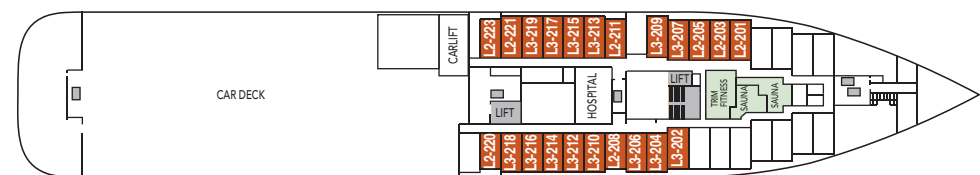

MS POLARLYS

CABIN CATEGORIES

BC	Description	Deck
M Outs	Suite, two rooms, queen size bed, sitting area, TV, refrigerator, shower/wc.	6
Q Outs	Mini suite, one room, queen size bed, sitting area, TV, refrigerator, shower/wc.	5,6
U Outs	One bed, one sofa bed, table, shower/wc.	6
P Outs	One bed, one sofa bed, table, shower/wc. Cabins on deck 5 are bigger than on deck 6.	5,6
N Outs	One bed, one sofa bed, table, shower/wc. Cabins on deck 3 are bigger than cabins on deck 5.	3,5
J Outs	One bed, one sofa bed, shower/wc, limited or no view.	6
L Outs	One bed, one sofa bed, porthole, shower/wc.	2,3
I Ins.	One bed, one sofa bed, shower/wc.	3, 5,6
H Outs	Cabin for disabled.	3

Due to weather conditions portholes may be closed upon captain's decision.

DECK 7

DECK 6

DECK 5

DECK 4

DECK 3

DECK 2

Public areas:

- Restaurant, Café, Bar, Lounges
- Outdoor area
- Lift/stairs
- Fitness room/sauna
- Conference room

Outdoor jacuzzi: No
 Internet cafe: Yes
 Fitness room/sauna: Yes

Cabin layout: Suites: 2, Mini suites: 4, Standard cabins: 216, Cabins for disabled: 3. Cabins total: 225

Year of construction:	1996	Gross tonnage:	11 341	Beam:	19,5 m	Passengers:	737	Car capacity:	35
Ship yard:	Ulstein Mek. Verk., (N)	Overall length:	123 metres	Service speed:	15 knots	Beds:	479	Max weight:	5000
								Max length:	6,40
								Max width:	2,40