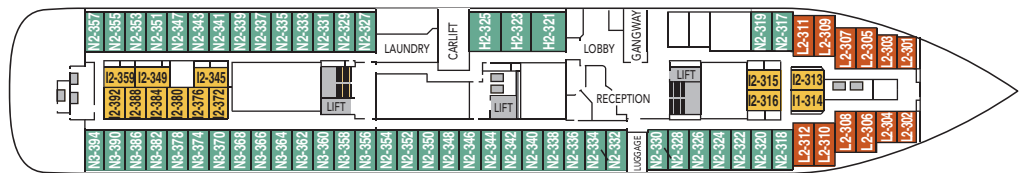

MS POLARLYS

CABIN CATEGORIES

BC	Description	Deck
M Outs	Suite, two rooms, queen size bed, sitting area, TV, refrigerator, shower/wc.	6
Q Outs	Mini suite, one room, queen size bed, sitting area, TV, refrigerator, shower/wc.	5,6
U Outs	One bed, one sofa bed, table, shower/wc.	6
P Outs	One bed, one sofa bed, table, shower/wc. Cabins on deck 5 are bigger than on deck 6.	5,6
N Outs	One bed, one sofa bed, table, shower/wc. Cabins on deck 3 are bigger than cabins on deck 5.	3,5
J Outs	One bed, one sofa bed, shower/wc, limited or no view.	6
L Outs	One bed, one sofa bed, porthole, shower/wc.	2,3
I Ins.	One bed, one sofa bed, shower/wc.	3, 5,6
H Outs	Cabin for disabled.	3

Due to weather conditions portholes may be closed upon captain's decision.

DECK 7

DECK 6

DECK 5

DECK 4

DECK 3

DECK 2

Public areas:

- Restaurant, Café, Bar, Lounges
- Outdoor area
- Lift/stairs
- Fitness room/sauna
- Conference room

Outdoor jacuzzi: No
 Internet cafe: Yes
 Fitness room/sauna: Yes

Cabin layout: Suites: 2, Mini suites: 4, Standard cabins: 216, Cabins for disabled: 3. Cabins total: 225

Year of construction:	1996	Gross tonnage:	11 341	Beam:	19,5 m	Passengers:	737	Car capacity:	35
Ship yard:	Ulstein Mek. Verk., (N)	Overall length:	123 metres	Service speed:	15 knots	Beds:	479	Max weight:	5000
								Max length:	6,40
								Max width:	2,40