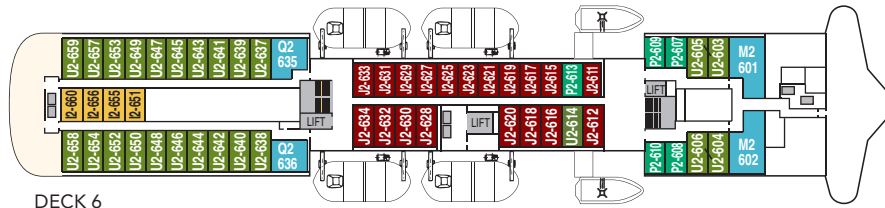

MS POLARLYS

CABIN CATEGORIES

BC	Description	Deck
M Outs	Suite, two rooms, queen size bed, sitting area, TV, refrigerator, shower/wc.	6
Q Outs	Mini suite, one room, queen size bed, sitting area, TV, refrigerator, shower/wc.	5,6
U Outs	One bed, one sofa bed, table, shower/wc.	6
P Outs	One bed, one sofa bed, table, shower/wc. Cabins on deck 5 are bigger than on deck 6.	5,6
N Outs	One bed, one sofa bed, table, shower/wc. Cabins on deck 3 are bigger than cabins on deck 5.	3,5
J Outs	One bed, one sofa bed, shower/wc, limited or no view.	6
L Outs	One bed, one sofa bed, porthole, shower/wc.	2,3
I Ins.	One bed, one sofa bed, shower/wc.	3, 5,6
H Outs	Cabin for disabled.	3

Due to weather conditions portholes may be closed upon captain's decision.

DECK 7

DECK 6

DECK 5

DECK 4

DECK 3

DECK 2

Public areas:

- Restaurant, Café, Bar, Lounges
- Outdoor area
- Lift/stairs
- Fitness room/sauna
- Conference room

Outdoor jacuzzi: No
 Internet cafe: Yes
 Fitness room/sauna: Yes

Cabin layout: Suites: 2, Mini suites: 4, Standard cabins: 216, Cabins for disabled: 3. Cabins total: 225

Year of construction:	1996	Gross tonnage:	11 341	Beam:	19,5 m	Passengers:	737	Car capacity:	35
Ship yard:	Ulstein Mek. Verk., (N)	Overall length:	123 metres	Service speed:	15 knots	Beds:	479	Max weight:	5000
								Max length:	6,40
								Max width:	2,40