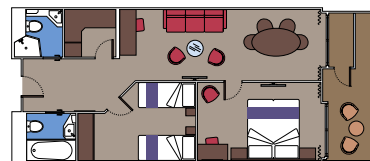

This kind of accommodation is only available in the MSC Yacht Club.

9 Interior Suites

Interior Suites (≈ 21 m²).
Double bed can be converted into two single beds.

This kind of accommodation is only available in the MSC Yacht Club.

28 Suites with private whirlpool bath

Suites (≈ 28 m²) with balcony (≈ 7 m²).
Double bed can be converted into two single beds.

This kind of accommodation is only available with Aurea Experience.

3 Two-Bedroom Grand Suites

Suites (≈ 50 m²) with balcony (≈ 17 m²).
Double bed can be converted into two single beds.
These cabins offers one double bed, two single beds and two bathrooms.

This kind of accommodation is only available with Aurea Experience.

9 Grand Suites

Suites (from ≈ 35 to ≈ 49 m²) with balcony (from ≈ 10 to ≈ 21 m²).
Double bed can be converted into two single beds.

This kind of accommodation is only available with Aurea Experience.

MSC YACHT CLUB DELUXE SUITE