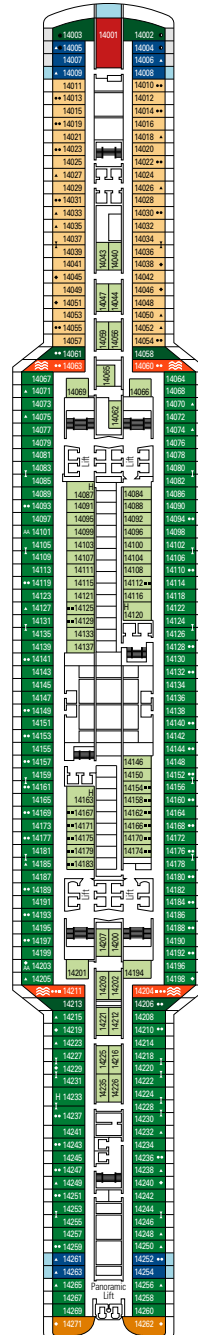

DECK 10
ADRIATIC

DECK 11
BLACK SEA

DECK 12
BALEARIC

DECK 13
IONIAN

DECK 14
YELLOW SEA

DECK 15
AEGEAN