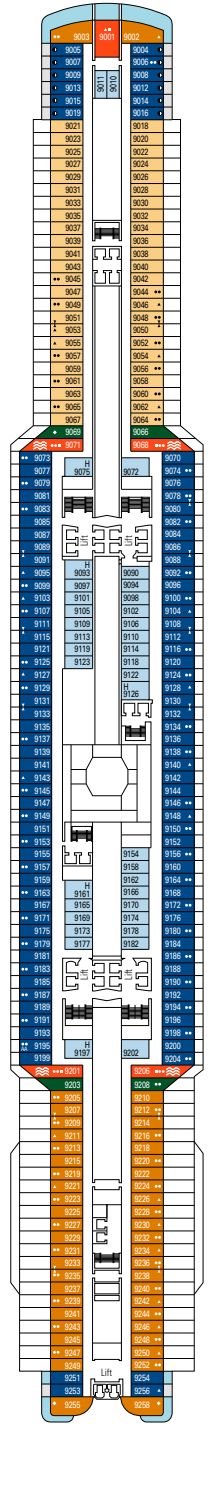

DECK 9
TYRRHENIAN