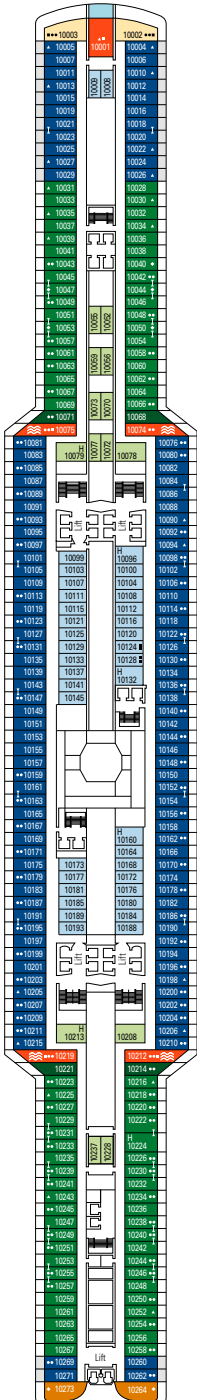

DECK 10
ADRIATIC

DECK 11
BLACK SEA

DECK 12
BALEARIC

DECK 13
IONIAN

DECK 14
YELLOW SEA

DECK 15
AEGEAN