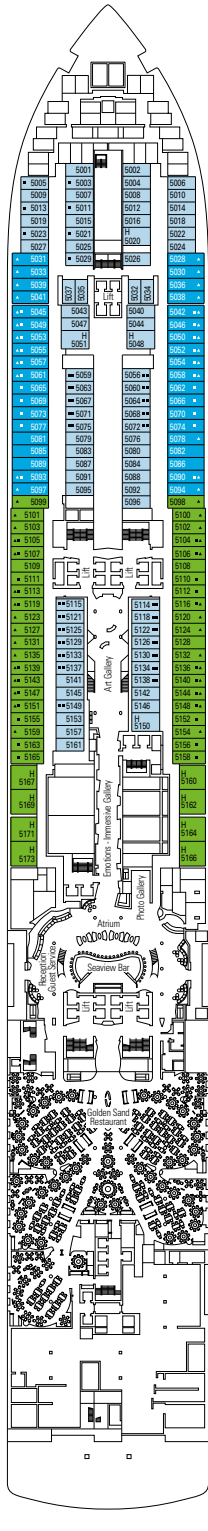

DECK 5
MEDITERRANEAN