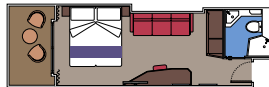

This kind of accommodation is available with Bella, Fantastica and Aurea Experiences.