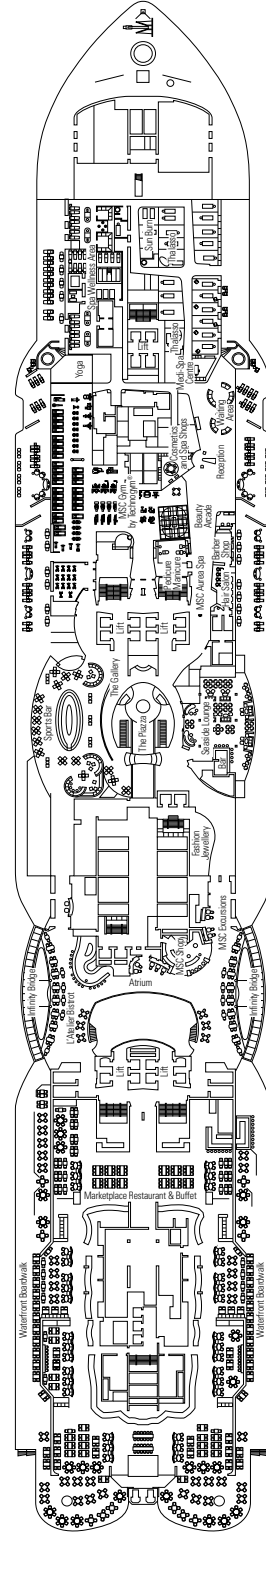

DECK 8
ATLANTIC OCEAN