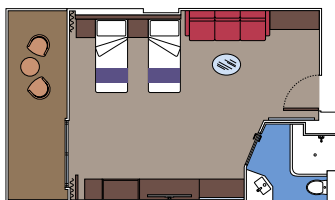

2 Deluxe Suites for guests with disabilities or reduced mobility

Deluxe Suites ($\approx 33 \text{ m}^2$) with balcony ($\approx 25 \text{ m}^2$).
Double bed can be converted into two single beds.

This kind of accommodation is only available in the MSC Yacht Club.