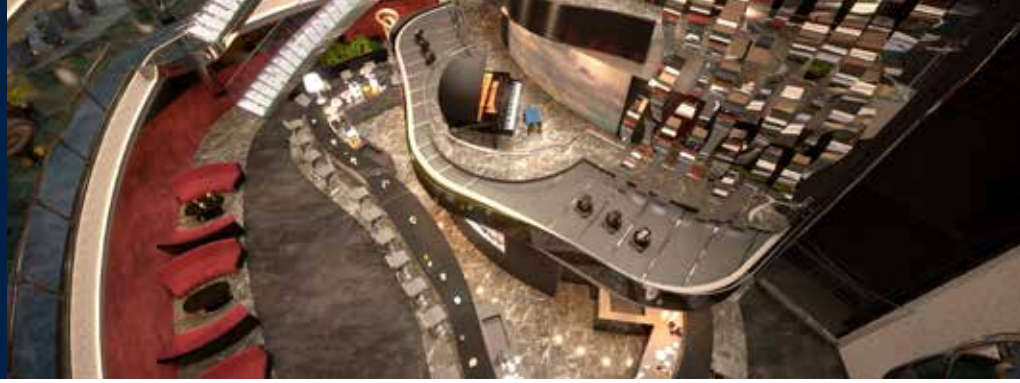

MSC SEAVIEW

TECHNICAL SHEET

COMMON SERVICES

SEAVIEW BAR

TECHNICAL CHARACTERISTICS OF THE SHIP

GROSS TONNAGE	153.516 tons
LENGTH / BEAM / HEIGHT	323 m / 41 m / 74,8 m
SURFACE AREA	450.000 m ² , incl. 43.500 m ² public areas
PUBLIC AREA RATIO	10,5 m ² per passenger
DECKS	20, incl. 15 for guests
LIFTS	33, incl. 19 for guests (incl. 2 panoramics)
VOLTAGE (IN CABIN)	110/220 volts
MAXIMUM SPEED	22,98 knots
STABILISERS	Stabilised with 2 fins
NUMBER OF PASSENGERS	5.329
NUMBER OF CABINS	2.066, incl. 52 for guests with disabilities or reduced mobility
CREW MEMBERS	Approx. 1.413
POOLS	4, incl. 1 with sliding roof and 1 for the MSC Yacht Club; 13 whirlpool baths incl. 2 for the MSC Yacht Club; 28 Suites with private whirlpool bath; 2 Royal Suites
ENVIRONMENTAL TECHNOLOGY	AWT-Advanced Water Treatment, Energy Saving & Monitoring System, scrubber and exhaust gas treatment, Led Light technology