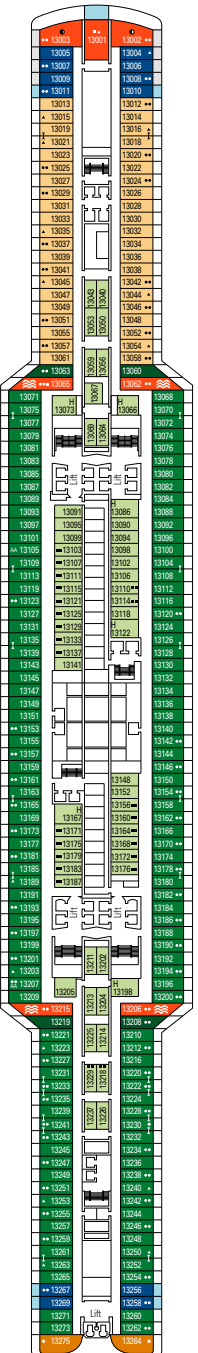

DECK 10
ADRIATIC

DECK 11
BLACK SEA

DECK 12
BALEARIC

DECK 13
IONIAN

DECK 14
YELLOW SEA

DECK 15
AEGEAN