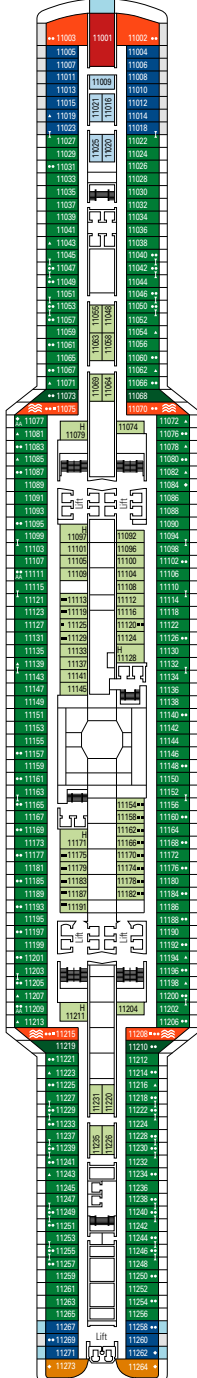

DECK 10
ADRIATIC

DECK 11
BLACK SEA

DECK 12
BALEARIC

DECK 13
IONIAN

DECK 14
YELLOW SEA

DECK 15
AEGEAN