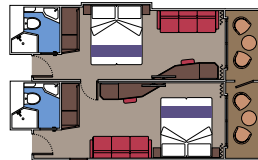

This kind of accommodation is only available with Fantastica Experience.

Family Cabins are already included in the total number of cabins therefore they are not to be counted in addition.