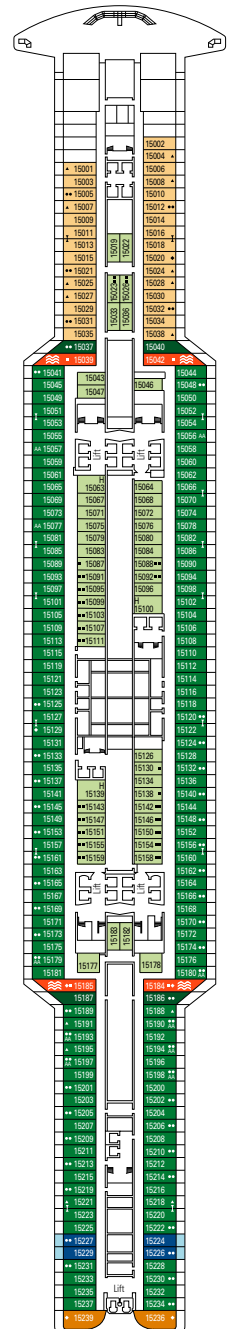

DECK 10
ADRIATIC

DECK 11
BLACK SEA

DECK 12
BALEARIC

DECK 13
IONIAN

DECK 14
YELLOW SEA

DECK 15
AEGEAN