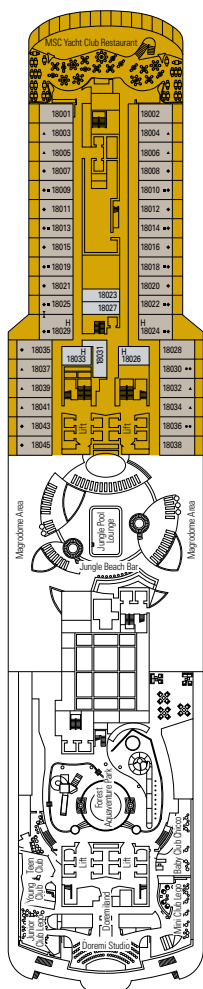

DECK 16
RED SEA

DECK 18
CARIBBEAN

DECK 19
CORAL SEA

DECK 20
SUN DECK

Ship configuration, data and descriptions may be subject to change depending on the season and on the destination and must be verified at the time of booking.