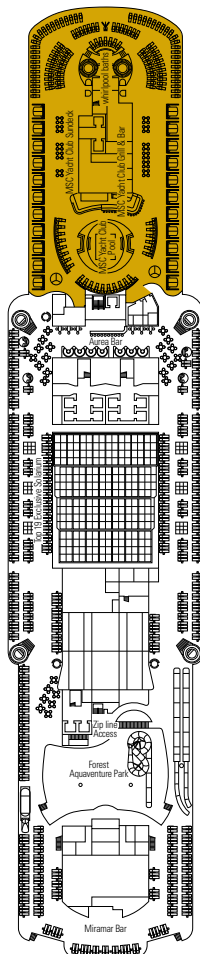

DECK 16
RED SEA

DECK 18
CARIBBEAN

DECK 19
CORAL SEA

DECK 20
SUN DECK

Ship configuration, data and descriptions may be subject to change depending on the season and on the destination and must be verified at the time of booking.