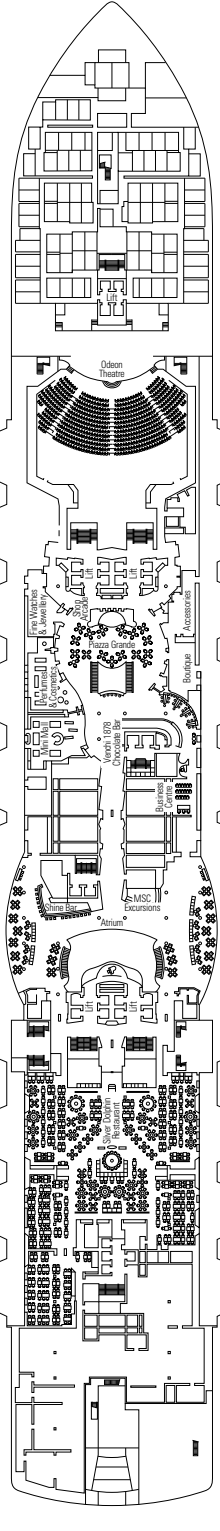

DECK 6
PACIFIC OCEAN