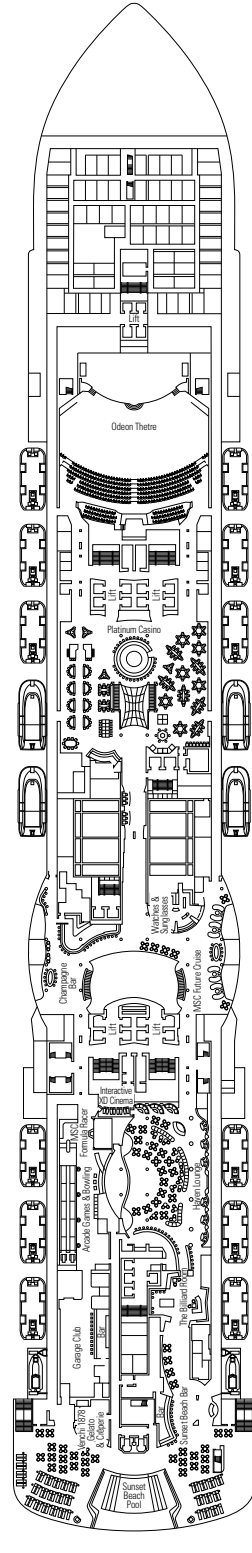

DECK 7
INDIAN OCEAN