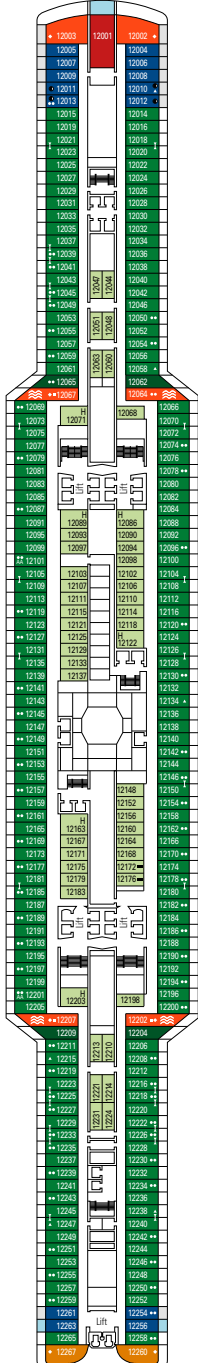

DECK 10
ADRIATIC

DECK 11
BLACK SEA

DECK 12
BALEARIC

DECK 13
IONIAN

DECK 14
YELLOW SEA

DECK 15
AEGEAN