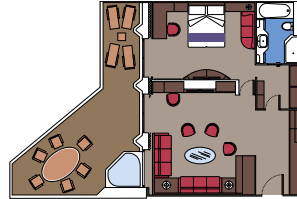

TOP SAIL LOUNGE

MSC YACHT CLUB POOL

CABIN TYPES

INCLUDED FACILITIES

Air conditioning
Spacious wardrobe
Bathroom with shower or bathtub
Interactive TV
Telephone
Wi-Fi connection (for a fee except for MSC Yacht Club)
Mini bar
Safe deposit box

2 Royal Suites

Royal Suites (≈ 62 m²) with balcony (≈ 33 m²).
Comfortable double bed.

This kind of accommodation is only available in the MSC Yacht Club.

70 Deluxe Suites

Deluxe Suites (≈ 25 m²) with balcony (≈ 8 m²).
Double bed can be converted into two single beds.

This kind of accommodation is only available in the MSC Yacht Club.

9 Interior Suites

Interior Suites (≈ 21 m²).
Double bed can be converted into two single beds.

This kind of accommodation is only available in the MSC Yacht Club.