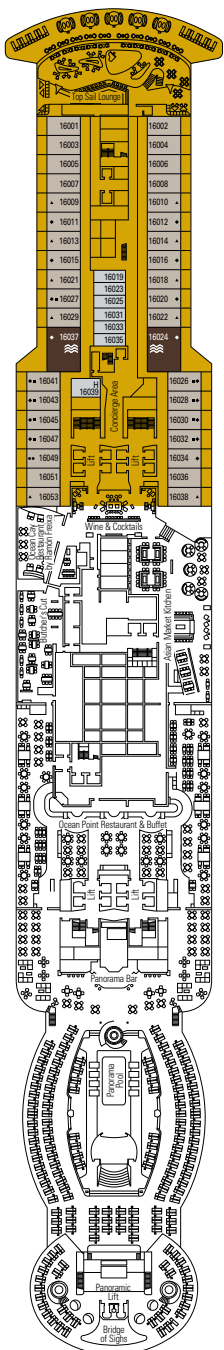

DECK 16
RED SEA

DECK 18
CARIBBEAN

DECK 19
CORAL SEA

DECK 20
SUN DECK

Ship configuration, data and descriptions may be subject to change depending on the season and on the destination and must be verified at the time of booking.