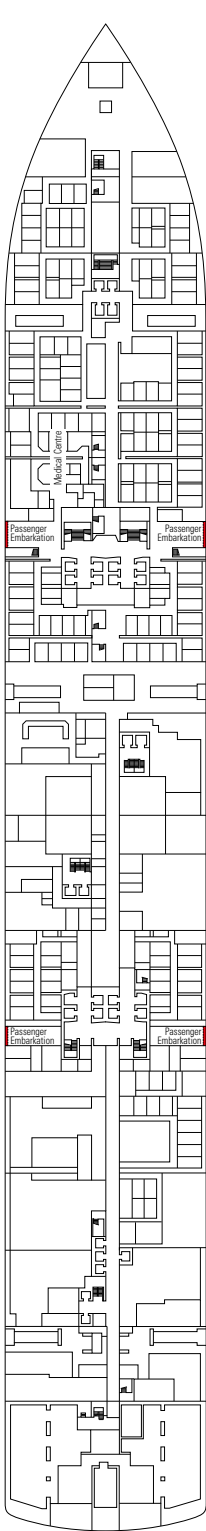

DECK 4
BALTIC