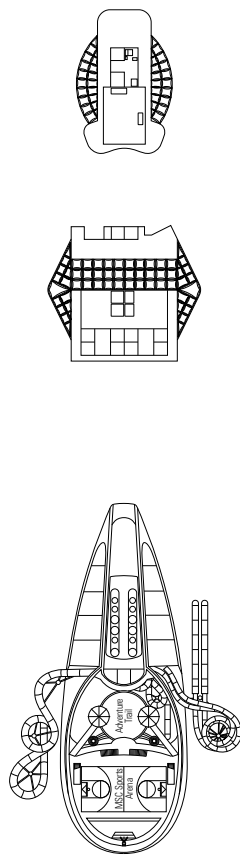

DECK 16
RED SEA

DECK 18
CARIBBEAN

DECK 19
CORAL SEA

DECK 20
SUN DECK

Ship configuration, data and descriptions may be subject to change depending on the season and on the destination and must be verified at the time of booking.